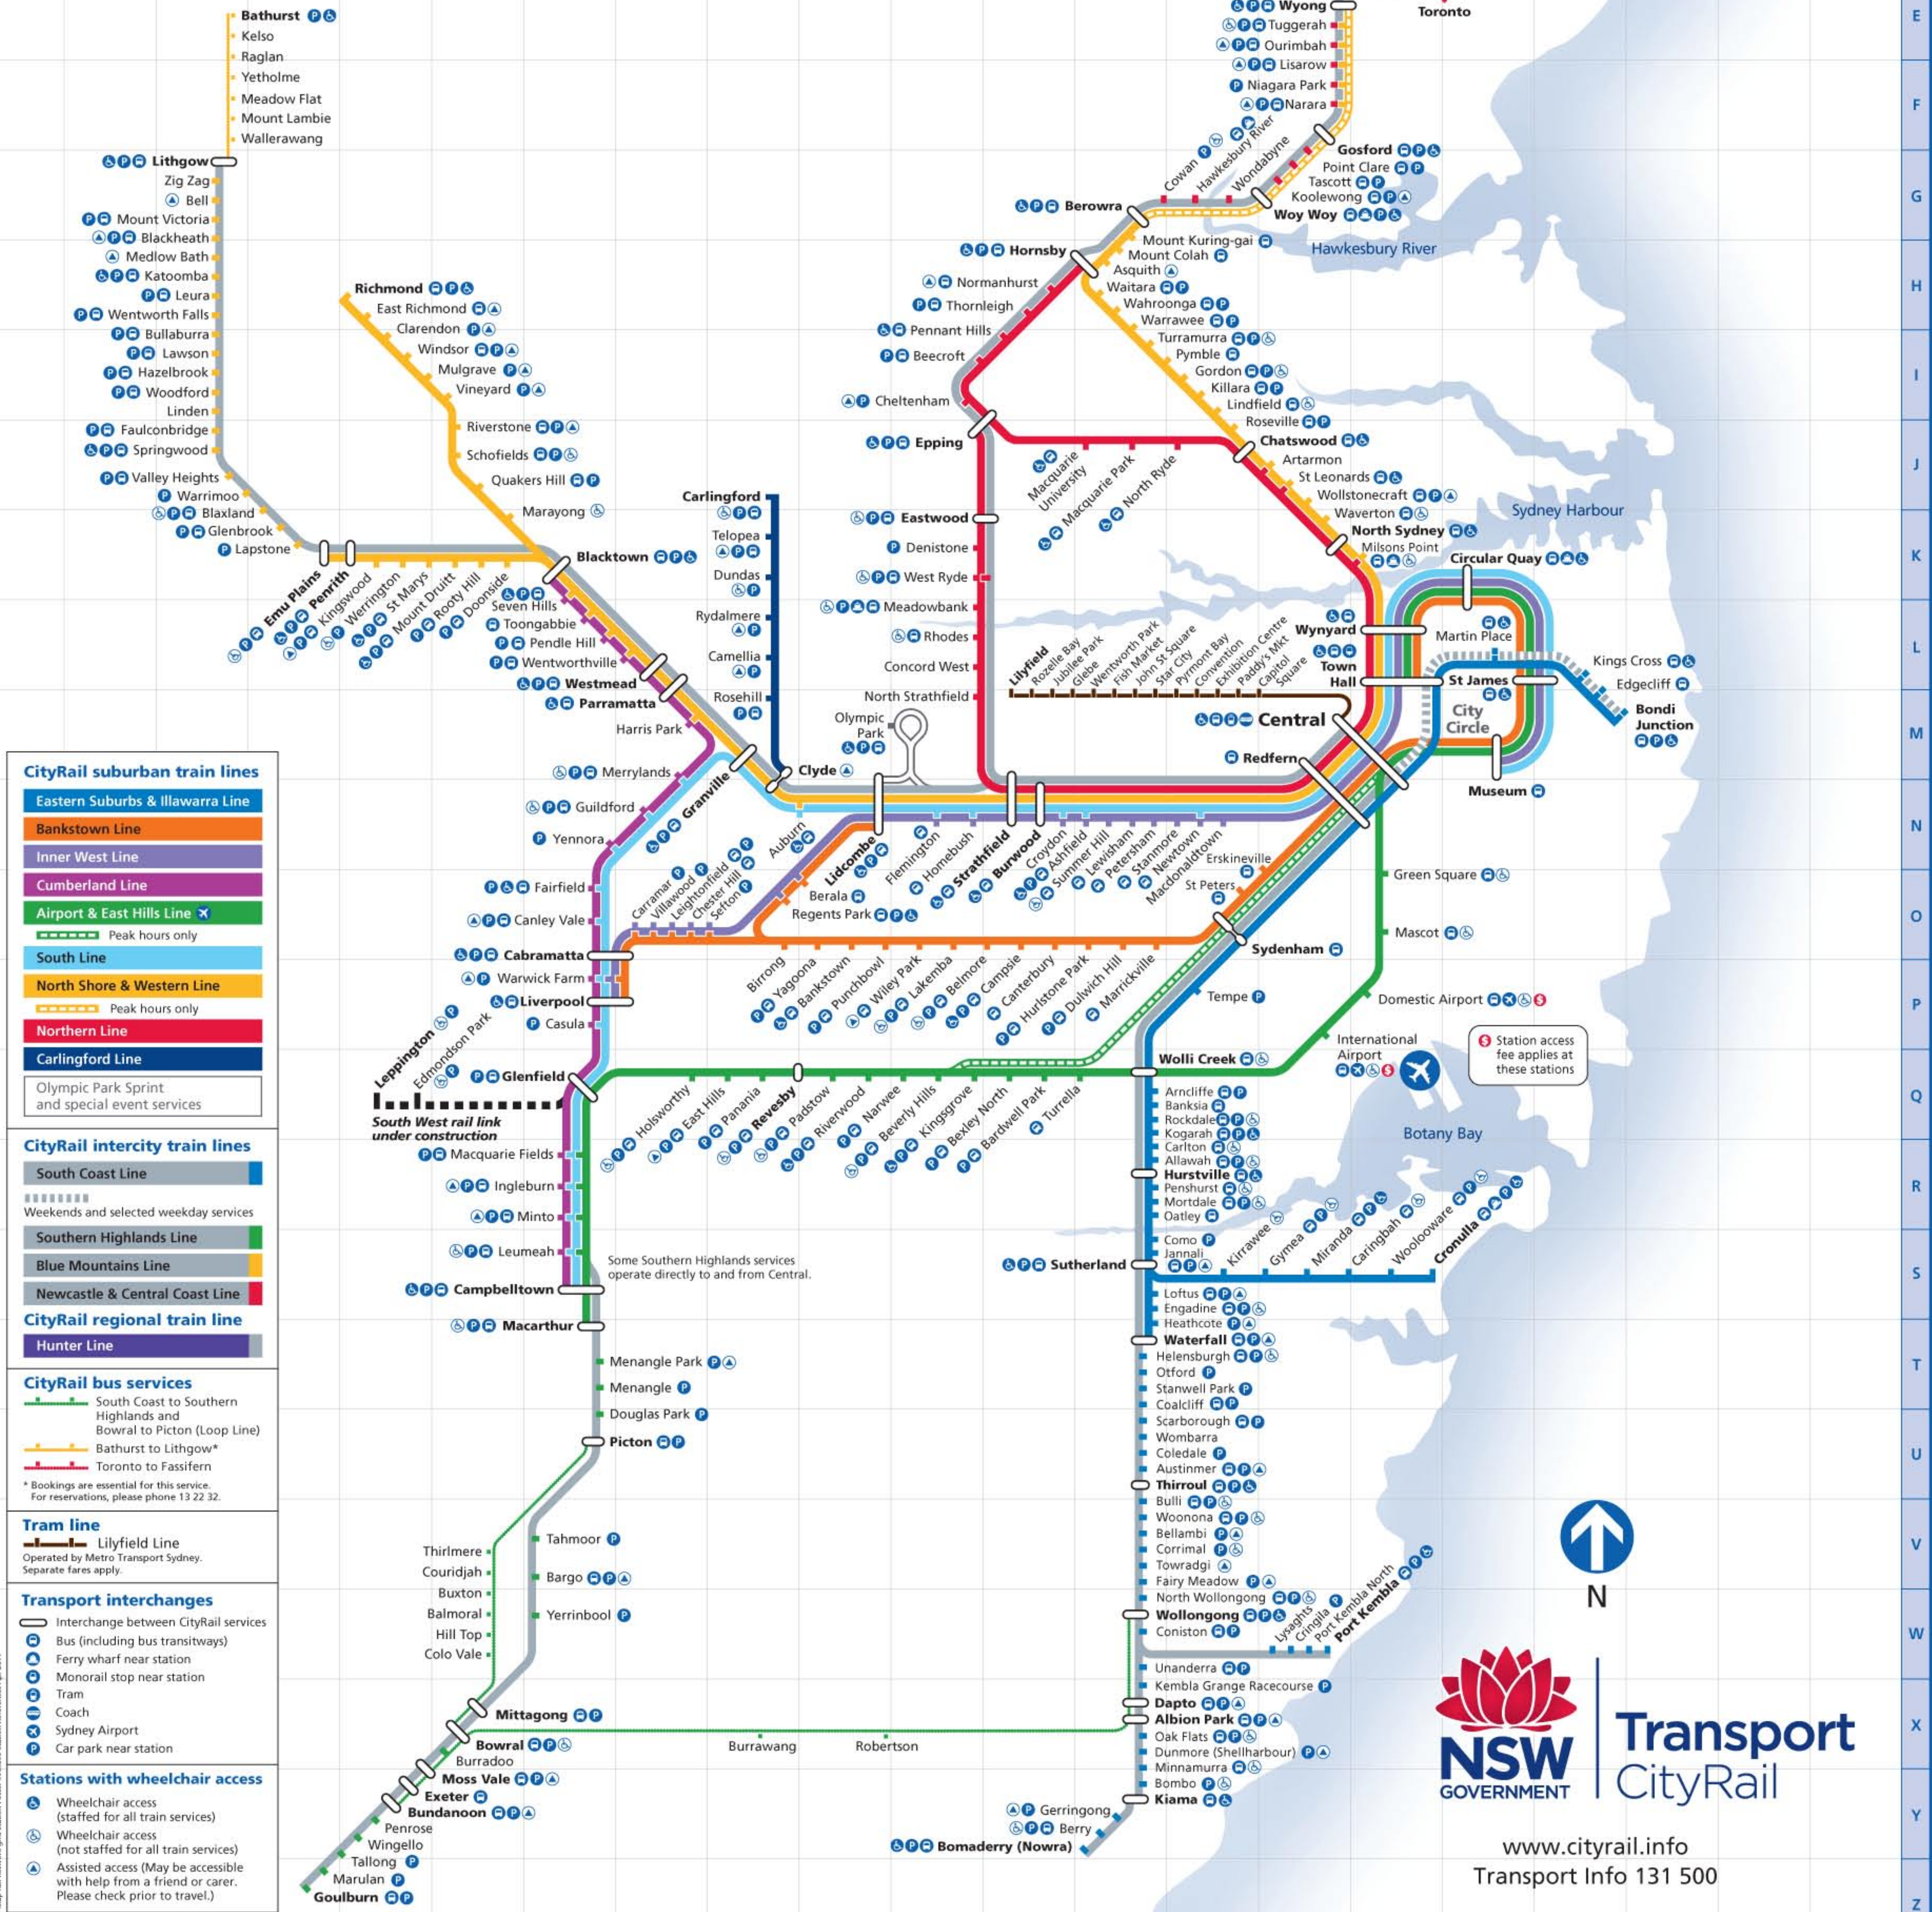

CityRail network

Includes South West rail link - under construction

www.cityrail.info
Transport Info 131 500